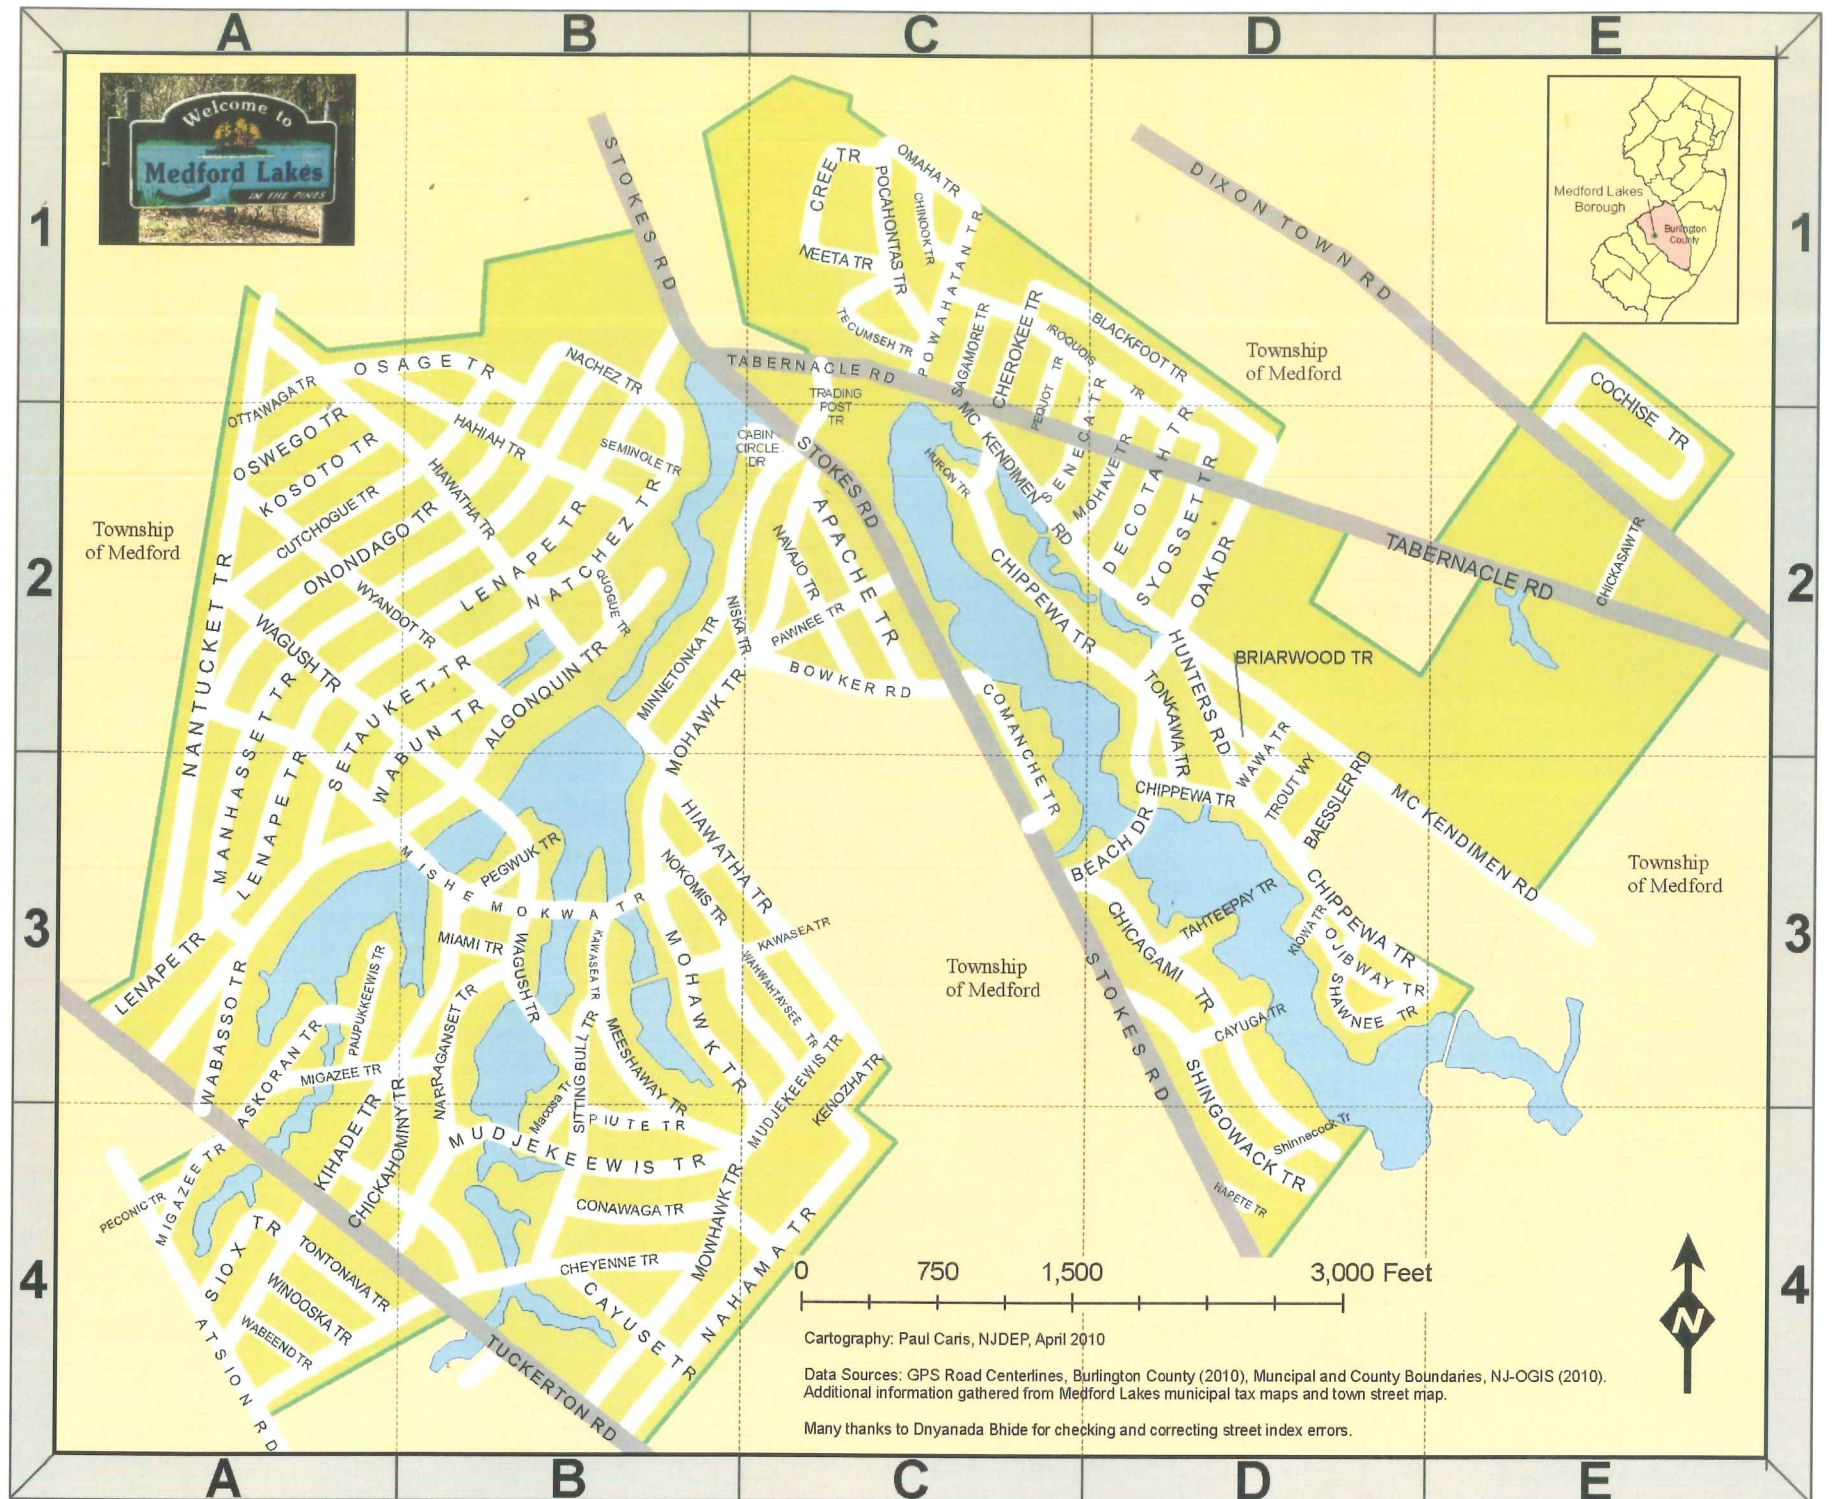

Street Map of Medford Lakes Boro, New Jersey

Street Name	Quad	Street Name	Quad
Algonquin Trail	B2	Narragansett Trail	B3
Apache Trail	C2	Natchez Trail	B1
Askoran Trail	A3	Navajo Trail	C2
Atsion Road	A4	Neeta Trail	E1
Bassler Road	D3	Nokomis Trail	B3
Beach Drive	D3	Oak Drive	D2
Blackfoot Trail	D1	Ojibway Trail	D3
Bowker Road	C2	Omaha Trail	C1
Briarwood Trail	D2	Onondago Trail	A2
Cabin Circle Drive	C2	Osage Trail	B1
Cayuga Trail	D3	Oswego Trail	A2
Cayuse Trail	B4	Ottawa Trail	A1
Cherokee Trail	C1	Paupukewis Trail	A3
Cheyenne Trail	B4	Pawnee Trail	C2
Chickagami Trail	A4	Peconic Trail	A4
Chickahominy Trail	A4	Pegwuk Trail	B3
Chickasaw Trail	E2	Pequot Trail	C1
Chinook Trail	C1	Peshekee Trail	B3
Chippewa Trail	D3	Piute Trail	B4
Cochise Circle	E2	Pocahontas Trail	C1
Comanche Trail	C2	Powhatan Trail	C1
Conawaga Trail	B4	Quoque Trail	B2
Cree Trail	C1	Sagamore Trail	C1
Cutchoque Trail	A2	Seminole Trail	B2
Decotah Trail	D2	Seneca Trail	C2
Dixontown Road	D1	Setauket Trail	B2
Hahiah Trail	B2	Shawnee Trail	D3
Hapate Trail	D4	Shingowack Trail	D4
Hiawatha Trail	B3	Shinnecock Trail	D4
Hunters Road	D2	Sioux Trail	A4
Huron Trail	C2	Sitting Bull Trail	B3
Iroquois Trail	C1	Stokes Road	C2
Kawasea Trail	C3	Syosset Trail	D2
Kenozha Trail	C3	Tabernacle Road	E2
Kihade Trail	A4	TahteePAY Trail	D3
Kiowa Trail	D3	Tecumseh Trail	C1
Kosoto Trail	A2	Tonkawa Trail	D2
Lenape Trail	B2, A3	Tontonava Trail	A4
Macosa Trail	B4	Trading Post	C2
Manhasset Trail	A3	Trout Way	D3
McKendimen Road	E3	Tuckerton Road	B4
Meeshaway Trail	B3	Wabend Trail	A4
Miami Trail	B3	Wabeno Trail	A3
Migazee Trail	A4	Wabasso Trail	B2
Minnetonka Trail	B2	Wabun Trail	B2
Mishemowka Trail	B3	Wagush Trail	A2, B3
Mohave Trail	D2	Wahwahtaysee Trail	C3
Mohawk Trail	B4	Wawa Trail	D3
Mudjekeewis Trail	B4	Winooska Trail	A4
Nahma Trail	C4	Wyandot Trail	B2
Nantucket Trail	A2		